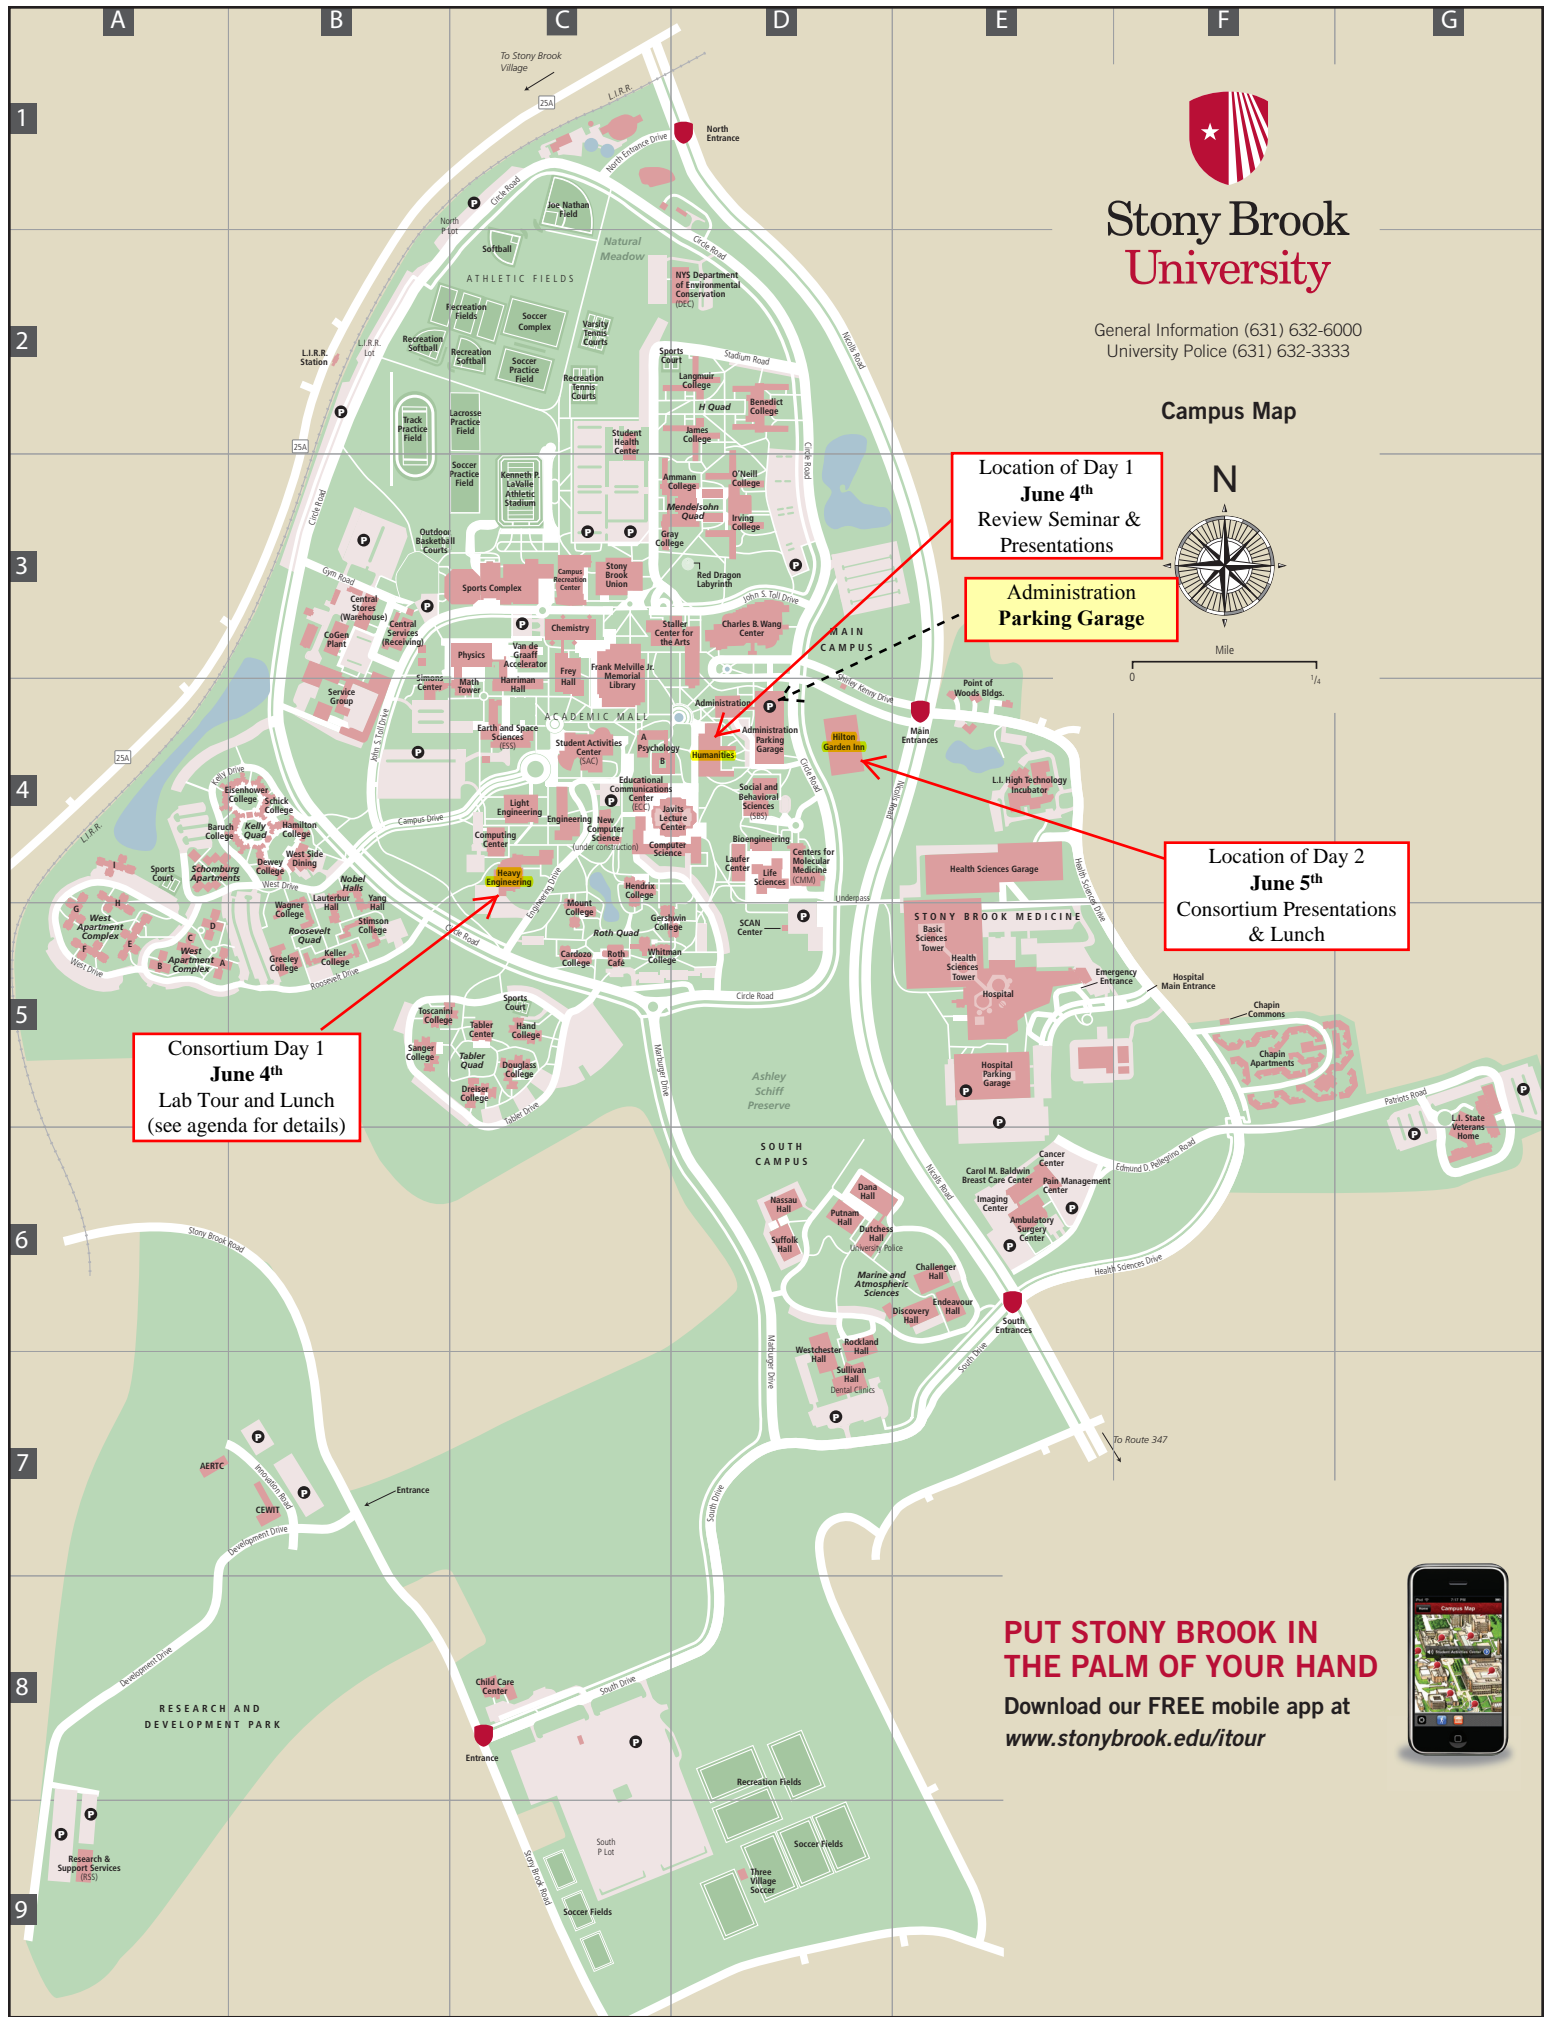

Stony Brook University

General Information (631) 632-6000
University Police (631) 632-3333

Campus Map

Location of Day 1
June 4th
Review Seminar &
Presentations

Administration
Parking Garage

Location of Day 2
June 5th
Consortium Presentations
& Lunch

Consortium Day 1
June 4th
Lab Tour and Lunch
(see agenda for details)

PUT STONY BROOK IN THE PALM OF YOUR HAND

Download our FREE mobile app at
www.stonybrook.edu/itour