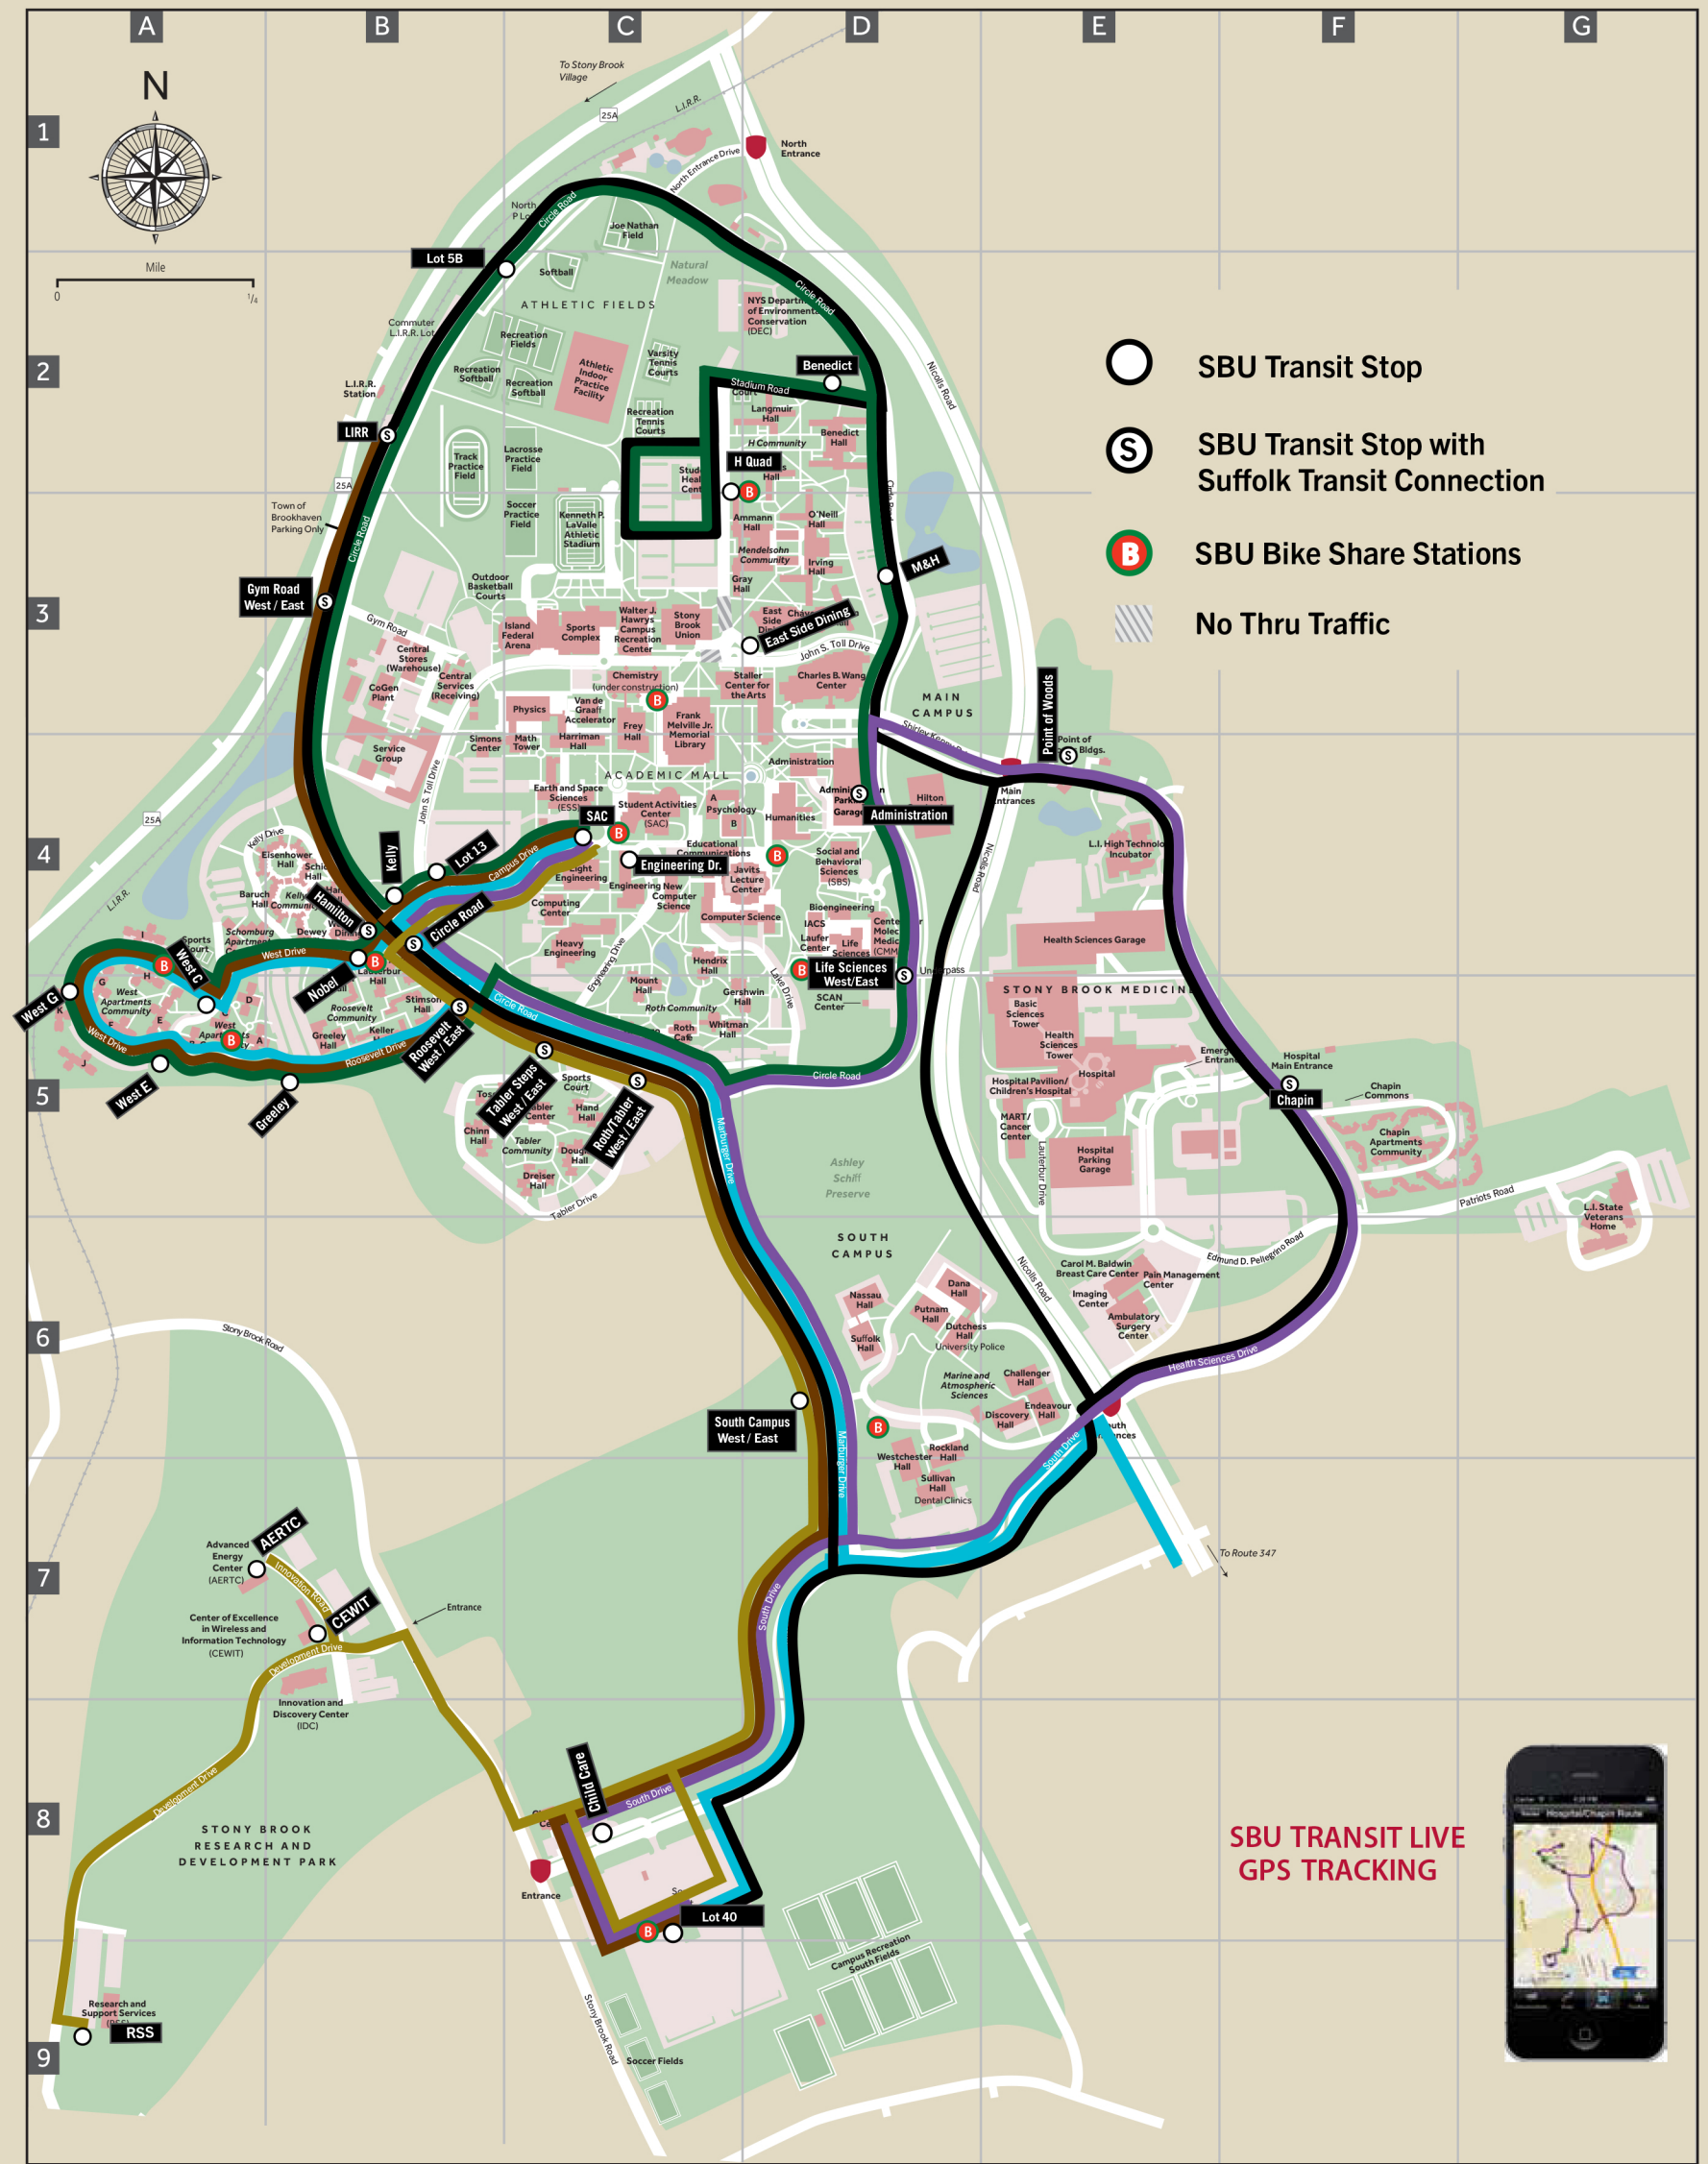

SERVICE LEVEL C

Route	First Departure-From	Last Departure-From
For Mondays–Fridays:		
Express East (EE)	06:00AM Lot 40	10:50PM Lot 40
Hospital/Chapin (H)	07:00AM SAC	11:00PM SAC
Outer Loop (O)	07:00AM SAC	11:00PM SAC
Railroad Route (R)	07:30AM SAC	06:45PM LIRR
R&D Park Shuttle (R&D)	08:00AM SAC	07:00PM SAC
For Saturdays:		
Hospital/Chapin (H)	07:00AM SAC	07:30PM SAC
Outer Loop (O)	07:00AM SAC	07:30PM SAC
For Sundays:		
Hospital/Chapin (H)	08:30AM SAC	11:00PM SAC
Outer Loop (O)	08:30AM SAC	11:00PM SAC
Shopping (SP EAST)	10:30AM Chapin	04:30PM SAC
Shopping (SP WEST)	10:30AM Roth/Tabler East	04:30PM SAC

SERVICE LEVEL D

Route	First Departure-From	Last Departure-From
For Mondays–Fridays:		
Express East (EE)	06:00AM Lot 40	10:50PM Lot 40
Hospital/Chapin (H)	07:00AM SAC	10:30PM SAC
Outer Loop (O)	07:00AM SAC	10:30PM SAC
Railroad Route (R)	07:30AM SAC	11:45AM LIRR
R&D Park Shuttle (R&D)	08:00AM SAC	07:00PM SAC
For Saturdays:		
Hospital/Chapin (H)	08:00AM SAC	05:00PM SAC
Outer Loop (O)	08:00AM SAC	05:00PM SAC
Port Jefferson Village	10:45AM SAC	05:30PM SAC
For Sundays:		
Hospital/Chapin (H)	08:00AM SAC	05:00PM SAC
Outer Loop (O)	08:00AM SAC	05:00PM SAC
Shopping Route (SP)	10:30AM Chapin	05:00PM SAC

Shopping Route (SP) combines both SP EAST and SP WEST routes into one shopping shuttle offered every 90 minutes.

SBU Transit Map - Service Level B, C & D

H Hospital/Chapin Route

Service Level B, C & D: see 'Service Levels' schedule

Starting SAC
Roosevelt West
Tabler Steps West
Roth/Tabler West
South Campus West
Child Care
Lot 40
Chapin
Point of Woods
Administration
Life Sciences West
Roth/Tabler East
Tabler Steps East
Roosevelt East
Circle Road
Ending SAC

O Outer Loop

Service Level B, C & D: see 'Service Levels' schedule

Starting SAC
Kelly
Gym Road East
Lot 5B
LIRR
Benedict
H Quad
M&H
Administration
Life Sciences West
Roth/Tabler East
Tabler Steps East
Roosevelt East
Greeley
West E, G, C
Nobel
Ending SAC

R1 Railroad Route 1
Sunday Only

Service Level B: see 'Service Levels' schedule

Starting LIRR
Benedict
H Quad
M&H
Chapin
Point of Woods
Ending Lot 40

R2 Railroad Route 2
Sunday Only

Service Level B: see 'Service Levels' schedule

Starting LIRR
Hamilton
Roosevelt West
Greeley
West E, G, C
Nobel
SAC
Tabler Steps West
Roth/Tabler West
Ending Lot 40

SP EAST Shopping Route EAST CAMPUS & H Quad - Sunday Only

Service Level B, C & D: see 'Service Levels' schedule

Starting Chapin
Point of Woods
Benedict
H Quad
M&H
SAC
Wal-Mart
Target
Stop & Shop
Ending

SP WEST Shopping Route WEST CAMPUS - Sunday Only

Service Level B, C & D: see 'Service Levels' schedule

Starting Roth/Tabler East
Tabler Steps East
Roosevelt East
Greeley
West G, C
NobelE,
SAC
Wal-Mart
Target
Stop & Shop
Ending

R&D R&D Park Shuttle

Service Level C & D: see 'Service Levels' schedule

Starting SAC
CEWIT
AERTC
RSS*
Lot 40**
Ending SAC

* No service for this stop after 6:00PM
** After 5:00PM for drop off only.

PJ Port Jefferson Shuttle

Service Level B & D: see 'Service Levels' schedule

Starting SAC
Chapin
Stop & Shop (East Setuaket)
Port Jeff Village
Ending SAC